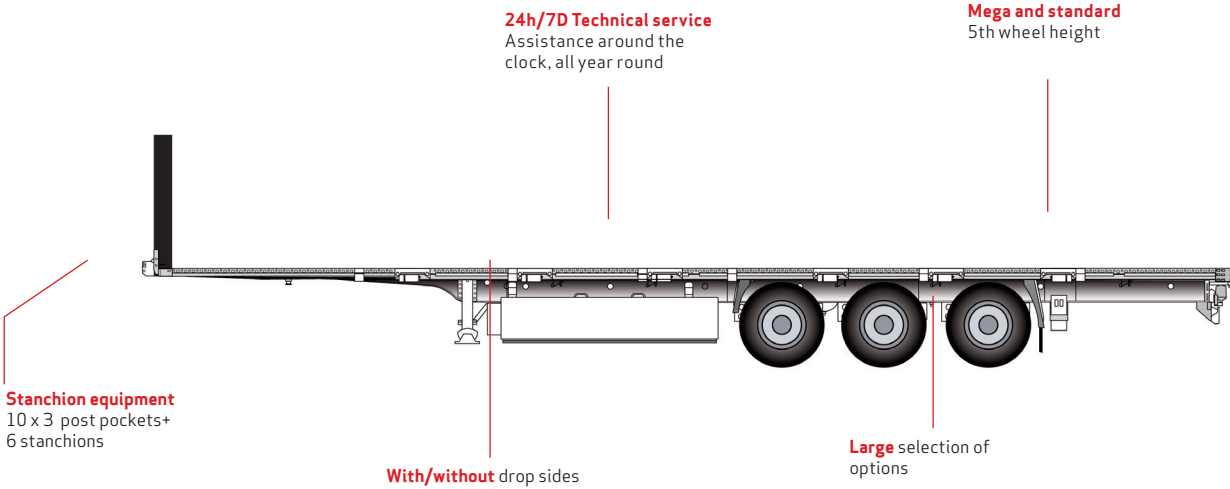

TRAILER FLATBED

TECHNICAL SPECIFICATIONS

Length outside	13.900 mm/13.620 mm	
Width outside/inside	2.550 mm/2.480 mm	
5th wheel height	1.145 mm	
Own weight	6.500 kg	
Total weight	38.000 kg	Technical 41.000 kg
Axle load	24.000 kg	Technical 27.000 kg
Kingpin load	14.000 kg	
Axles	BPW 3x9 ton drum brakes	
Wheelbase	7.650 mm	
Distance axles	1.310 mm/1.310 mm	
Tire size	385/65 R22.5	

EQUIPMENT

- Stanchion holes 10x3 pcs
- Stanchions 6 pcs
- Multilock side rave
- Ferry shackles
- ADR-sign
- Floor 30 mm plywood
- max 7.000 kg truck load
- Spare wheel carrier

OPTIONAL

- Drop sides 550 mm
- Drop sides 750 mm
- Liftable axle
- Tool box
- With long wheelbase
- Mega 5th wheel height